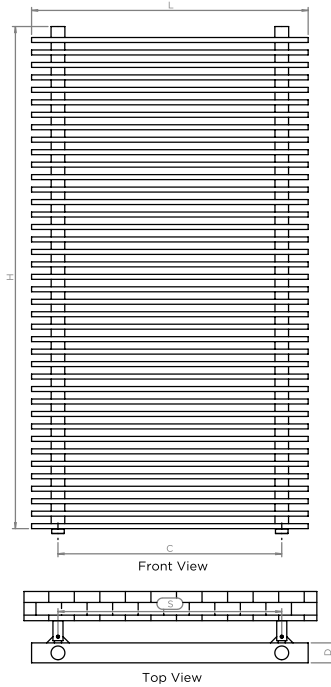

PEGASUS

INS-VS1

ALL MEASUREMENTS ARE IN MILLIMETRES

MANUFACTURED FROM STAINLESS STEEL

Installation Accessories:

Plumbing Position:

PRODUCT CODE	Height	Length	Depth	Pipe Centres	Bracket Centres	
	H mm	L mm	D mm	C mm	F mm	S mm
PA(S)15-20	510	550	40	445	400	445
PA(S)10-40	1010	550	40	445	900	445
PA(S)15 60	1510	550	40	445	700 700	445