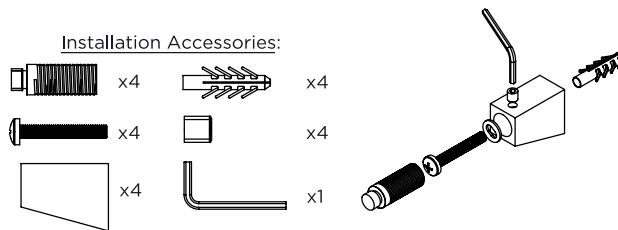

PEGASUS

INS-VS1

ALL MEASUREMENTS ARE IN MILLIMETRES

MANUFACTURED FROM STAINLESS STEEL

Installation Accessories:

Plumbing Position:

PRODUCT CODE	Height	Length	Depth	Pipe Centres	Bracket Centres	
	H mm	L mm	D mm	C mm	F mm	S mm
PA(S)15-20	510	550	40	445	400	445
PA(S)10-40	1010	550	40	445	900	445
PA(S)15 60	1510	550	40	445	700 700	445