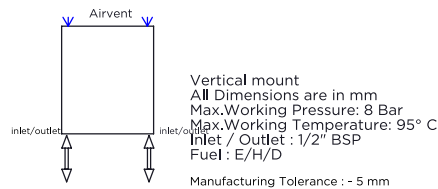

PEGASUS

INS-VS1

ALL MEASUREMENTS ARE IN MILLIMETRES

MANUFACTURED FROM STAINLESS STEEL

Installation Accessories:

Plumbing Position:

PRODUCT CODE	Height	Length	Depth	Pipe Centres	Bracket Centres	
	H mm	L mm	D mm	C mm	F mm	S mm
PA(S)15-20	510	550	40	445	400	445
PA(S)10-40	1010	550	40	445	900	445
PA(S)15 60	1510	550	40	445	700 700	445