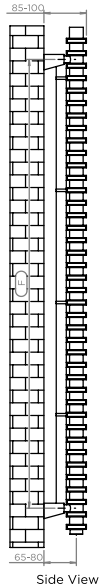

PEGASUS

INS-VS1

ALL MEASUREMENTS ARE IN MILLIMETRES

MANUFACTURED FROM STAINLESS STEEL

Installation Accessories:

Plumbing Position:

PRODUCT CODE	Height	Length	Depth	Pipe Centres	Bracket Centres	
	H mm	L mm	D mm	C mm	F mm	S mm
PA(S)15-20	510	550	40	445	400	445
PA(S)10-40	1010	550	40	445	900	445
PA(S)15 60	1510	550	40	445	700 700	445