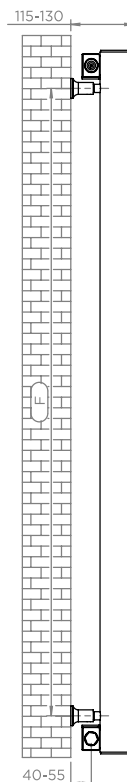

# MYSTIC TYPE: E

INS-VS1

ALL MEASUREMENTS ARE IN MILLIMETRES

MANUFACTURED FROM STAINLESS STEEL

Front View

C : Available for min. 1200mm height and vertical model.

Back View

1/2" (Available for min. 1200mm height and vertical model)