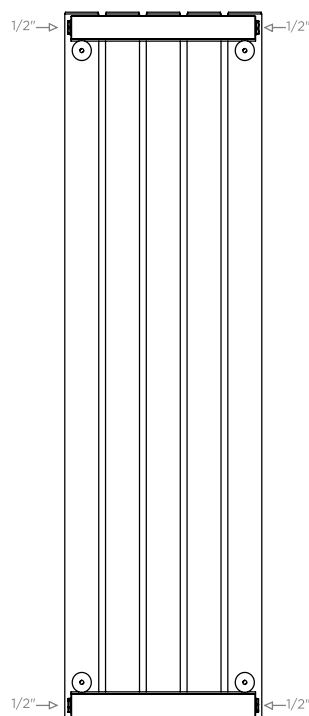

# MYSTIC TYPE: E

INS-VS1

ALL MEASUREMENTS ARE IN MILLIMETRES

MANUFACTURED FROM STAINLESS STEEL

Front View

C : Available for min. 1200mm height and vertical model.

Back View

1/2" (Available for min. 1200mm height and vertical model)