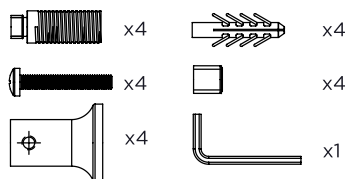

Installation Accessories:

PRODUCT CODE	Height	Length	Depth	Pipe Centres	Bracket Centres	
	H mm	L mm	D mm	C-C1 mm	F mm	S mm
MYSTIC - Horizontal						
MYE405	400	340	90	280-410	270	280
MYE406	400	410	90	350-480	270	350
MYE407	400	480	90	420-550	270	420
MYE408	400	550	90	490-620	270	490
MYE409	400	620	90	560-690	270	560
MYE410	400	690	90	630-760	270	630
MYE412	400	830	90	770-900	270	770
MYE414	400	970	90	910-1040	270	910
MYE416	400	1110	90	1050-1180	270	1050
MYE605	600	340	90	280-410	470	280
MYE606	600	410	90	350-480	470	350
MYE607	600	480	90	420-550	470	420
MYE608	600	550	90	490-620	470	490
MYE609	600	620	90	560-690	470	560
MYE610	600	690	90	630-760	470	630
MYE612	600	830	90	770-900	470	770
MYE614	600	970	90	910-1040	470	910
MYE616	600	1110	90	1050-1180	470	1050
MYSTIC - Vertical						
MYE154	1500	270	90	50-340	1370	210
MYE155	1500	340	90	50-410	1370	280
MYE156	1500	410	90	50-480	1370	350
MYE158	1500	550	90	50-620	1370	490
MYE184	1800	270	90	50-340	1670	210
MYE185	1800	340	90	50-410	1670	280
MYE204	2000	270	90	50-340	1870	210
MYE205	2000	340	90	50-410	1870	280
MYE206	2000	410	90	50-480	1870	350
MYE207	2000	480	90	50-550	1870	420
MYE208	2000	550	90	50-620	1870	490

Technical specifications are subject to change without prior notice.

AEON is the designer heating division of Pitacs Limited.
Pitacs Limited, Bradbourne Point, Bradbourne Drive, Tilbrook, Milton Keynes,
Buckinghamshire, MK7 8AT, UK