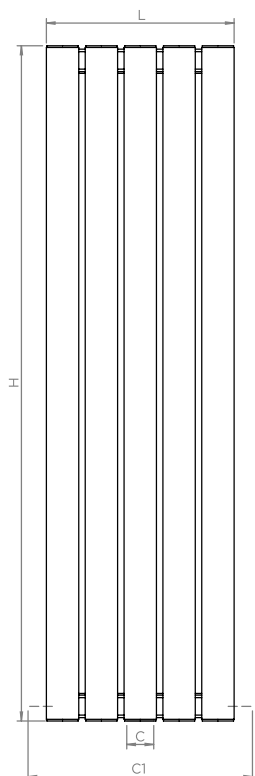

# MYSTIC TYPE: E

INS-VS1

ALL MEASUREMENTS ARE IN MILLIMETRES

MANUFACTURED FROM STAINLESS STEEL

Front View

C : Available for min. 1200mm height and vertical model.

Back View

1/2" (Available for min. 1200mm height and vertical model)