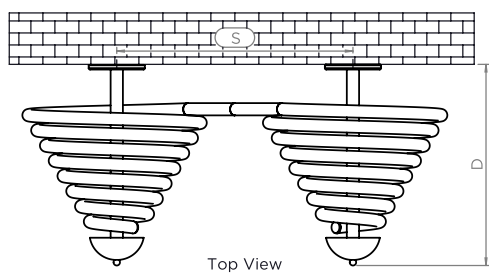

MADONNA - MAD400

INS-VS1

ALL MEASUREMENTS ARE IN MILLIMETRES

MANUFACTURED FROM STAINLESS STEEL

Installation Accessories:

Plumbing Position:

Horizontal mount
All Dimensions are in mm
Max.Working Pressure: 10 Bar
Max.Working Temperature: 95° C
Inlet / Outlet : 1/2" BSP
Fuel : H
Manufacturing Tolerance : - 5 mm

PRODUCT CODE	Height	Length	Depth	Pipe Centres	Bracket Centres	
	mm	mm	mm	mm	mm	mm
MAD400	400	900	425	500	60	500

Technical specifications are subject to change without prior notice.

AEON is the designer heating division of Pitacs Limited.
Pitacs Limited, Bradbourne Point, Bradbourne Drive, Tilbrook, Milton Keynes,
Buckinghamshire, MK7 8AT, UK