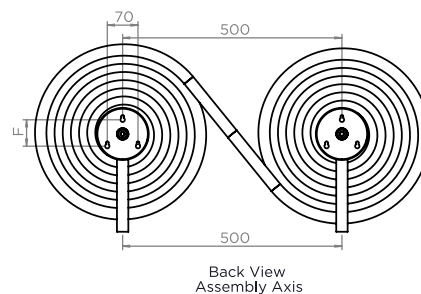

MADONNA - MAD400

INS-VS1

ALL MEASUREMENTS ARE IN MILLIMETRES

MANUFACTURED FROM STAINLESS STEEL

Installation Accessories:

Plumbing Position:

Horizontal mount
All Dimensions are in mm
Max.Working Pressure: 10 Bar
Max.Working Temperature: 95° C
Inlet / Outlet : 1/2" BSP
Fuel : H
Manufacturing Tolerance : - 5 mm

PRODUCT CODE	Height	Length	Depth	Pipe Centres	Bracket Centres	
	mm	mm	mm	mm	mm	mm
MAD400	400	900	425	500	60	500

Technical specifications are subject to change without prior notice.

AEON is the designer heating division of Pitacs Limited.
Pitacs Limited, Bradbourne Point, Bradbourne Drive, Tilbrook, Milton Keynes,
Buckinghamshire, MK7 8AT, UK