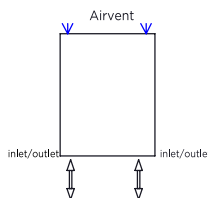

MADONNA - MAD400

INS-VS1

ALL MEASUREMENTS ARE IN MILLIMETRES

MANUFACTURED FROM STAINLESS STEEL

Installation Accessories:

Plumbing Position:

Horizontal mount
All Dimensions are in mm
Max.Working Pressure: 10 Bar
Max.Working Temperature: 95° C
Inlet / Outlet : 1/2" BSP
Fuel : H
Manufacturing Tolerance : - 5 mm

PRODUCT CODE	Height	Length	Depth	Pipe Centres	Bracket Centres	
	mm	mm	mm	mm	mm	mm
MAD400	400	900	425	500	60	500

Technical specifications are subject to change without prior notice.

AEON is the designer heating division of Pitacs Limited.
Pitacs Limited, Bradbourne Point, Bradbourne Drive, Tilbrook, Milton Keynes,
Buckinghamshire, MK7 8AT, UK