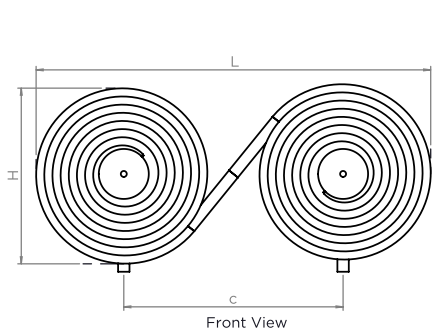

MADONNA - MAD400

INS-VS1

ALL MEASUREMENTS ARE IN MILLIMETRES

MANUFACTURED FROM STAINLESS STEEL

Installation Accessories:

Plumbing Position:

Horizontal mount
All Dimensions are in mm
Max.Working Pressure: 10 Bar
Max.Working Temperature: 95° C
Inlet / Outlet : 1/2" BSP
Fuel : H
Manufacturing Tolerance : - 5 mm

PRODUCT CODE	Height	Length	Depth	Pipe Centres	Bracket Centres	
	mm	mm	mm	mm	mm	mm
MAD400	400	900	425	500	60	500

Technical specifications are subject to change without prior notice.

AEON is the designer heating division of Pitacs Limited.
Pitacs Limited, Bradbourne Point, Bradbourne Drive, Tilbrook, Milton Keynes,
Buckinghamshire, MK7 8AT, UK