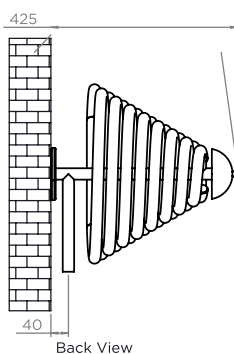

MADONNA - MAD400

INS-VS1

ALL MEASUREMENTS ARE IN MILLIMETRES

MANUFACTURED FROM STAINLESS STEEL

Installation Accessories:

Plumbing Position:

Horizontal mount
All Dimensions are in mm
Max.Working Pressure: 10 Bar
Max.Working Temperature: 95° C
Inlet / Outlet : 1/2" BSP
Fuel : H
Manufacturing Tolerance : - 5 mm

PRODUCT CODE	Height	Length	Depth	Pipe Centres	Bracket Centres	
	mm	mm	mm	mm	mm	mm
MAD400	400	900	425	500	60	500

Technical specifications are subject to change without prior notice.

AEON is the designer heating division of Pitacs Limited.
Pitacs Limited, Bradbourne Point, Bradbourne Drive, Tilbrook, Milton Keynes,
Buckinghamshire, MK7 8AT, UK