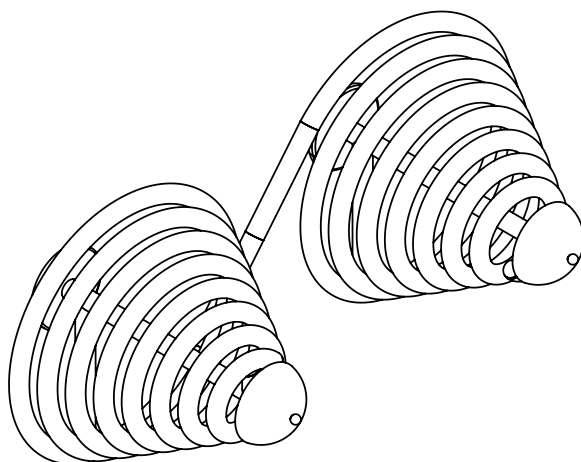

MADONNA - MAD400

INS-VS1

ALL MEASUREMENTS ARE IN MILLIMETRES

MANUFACTURED FROM STAINLESS STEEL

Installation Accessories:

Plumbing Position:

Horizontal mount
All Dimensions are in mm
Max.Working Pressure: 10 Bar
Max.Working Temperature: 95° C
Inlet / Outlet : 1/2" BSP
Fuel : H
Manufacturing Tolerance : - 5 mm

PRODUCT CODE	Height	Length	Depth	Pipe Centres	Bracket Centres	
	mm	mm	mm	mm	mm	mm
MAD400	400	900	425	500	60	500

Technical specifications are subject to change without prior notice.

AEON is the designer heating division of Pitacs Limited.
Pitacs Limited, Bradbourne Point, Bradbourne Drive, Tilbrook, Milton Keynes,
Buckinghamshire, MK7 8AT, UK