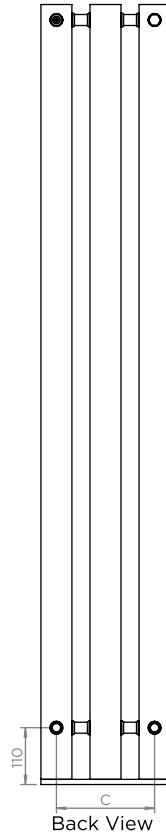

ALIEN

ALL MEASUREMENTS ARE IN MILLIMETRES

MANUFACTURED FROM STAINLESS STEEL

Plumbing Position:

Vertical mount / Free S.
 All Dimensions are in mm
 Max.Working Pressure: 6 Bar
 Max.Working Temperature: 95° C
 Inlet / Outlet : 1/2" BSP
 Fuel : E/H/D

Manufacturing Tolerance : - 5 mm

Installation Accessories:

PRODUCT CODE	Height	Length	Depth	Pipe Centres	Bracket Centres	
	H mm	L mm	D mm	C mm	F mm	S mm
Al 15	1510	250	250	190	95	95
AL18	1810	250	250	190	95	95
AL20	2010	250	250	190	95	95