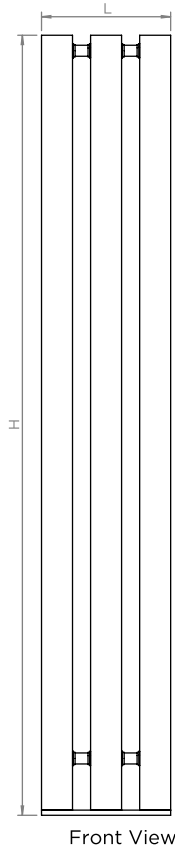

ALIEN

ALL MEASUREMENTS ARE IN MILLIMETRES

MANUFACTURED FROM STAINLESS STEEL

Plumbing Position:

Vertical mount / Free S.
 All Dimensions are in mm
 Max.Working Pressure: 6 Bar
 Max.Working Temperature: 95° C
 Inlet / Outlet : 1/2" BSP
 Fuel : E/H/D

Manufacturing Tolerance : - 5 mm

Installation Accessories:

PRODUCT CODE	Height	Length	Depth	Pipe Centres	Bracket Centres	
	H mm	L mm	D mm	C mm	F mm	S mm
Al 15	1510	250	250	190	95	95
AL18	1810	250	250	190	95	95
AL20	2010	250	250	190	95	95