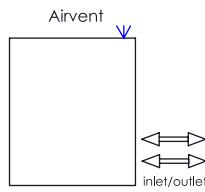

ALIEN

ALL MEASUREMENTS ARE IN MILLIMETRES

MANUFACTURED FROM STAINLESS STEEL

Plumbing Position:

Vertical mount / Free S.
 All Dimensions are in mm
 Max.Working Pressure: 6 Bar
 Max.Working Temperature: 95° C
 Inlet / Outlet : 1/2" BSP
 Fuel : E/H/D

Manufacturing Tolerance : - 5 mm

Installation Accessories:

PRODUCT CODE	Height	Length	Depth	Pipe Centres	Bracket Centres	
	H mm	L mm	D mm	C mm	F mm	S mm
Al 15	1510	250	250	190	95	95
AL18	1810	250	250	190	95	95
AL20	2010	250	250	190	95	95