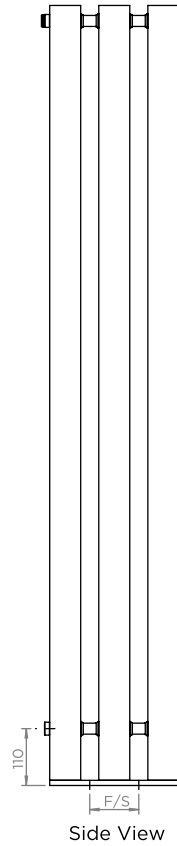

ALIEN

ALL MEASUREMENTS ARE IN MILLIMETRES

MANUFACTURED FROM STAINLESS STEEL

Plumbing Position:

Vertical mount / Free S.
 All Dimensions are in mm
 Max.Working Pressure: 6 Bar
 Max.Working Temperature: 95° C
 Inlet / Outlet : 1/2" BSP
 Fuel : E/H/D

Manufacturing Tolerance : - 5 mm

Installation Accessories:

PRODUCT CODE	Height	Length	Depth	Pipe Centres	Bracket Centres	
	H mm	L mm	D mm	C mm	F mm	S mm
Al 15	1510	250	250	190	95	95
AL18	1810	250	250	190	95	95
AL20	2010	250	250	190	95	95