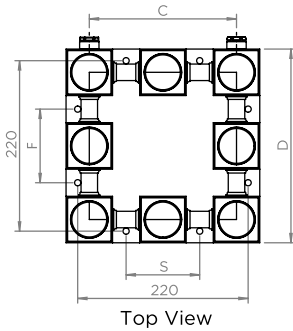

ALIEN

ALL MEASUREMENTS ARE IN MILLIMETRES

MANUFACTURED FROM STAINLESS STEEL

Plumbing Position:

Vertical mount / Free S.
 All Dimensions are in mm
 Max.Working Pressure: 6 Bar
 Max.Working Temperature: 95° C
 Inlet / Outlet : 1/2" BSP
 Fuel : E/H/D

Manufacturing Tolerance : - 5 mm

Installation Accessories:

PRODUCT CODE	Height	Length	Depth	Pipe Centres	Bracket Centres	
	H mm	L mm	D mm	C mm	F mm	S mm
Al 15	1510	250	250	190	95	95
AL18	1810	250	250	190	95	95
AL20	2010	250	250	190	95	95