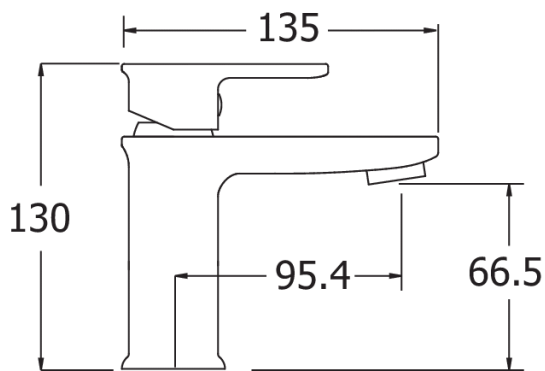

### Features

Construction:	Brass
Valve/Cartridge type:	N/A
Supply:	Suitable for all plumbing systems
Working Pressures:	0.3 - 5.0 bar
Inlet connections:	1/2" BSP
Flexi or Copper:	Flexi Tails

- Ceramic Cartridge for smooth operation
- Products which are easy to use by all the family
- In full colour packaging

### Flow (Bar - l/min, open outlet)

#### Spout

Flow 0.1	Flow 0.3	Flow 0.5	Flow 1.0	Flow 2.0	Flow 3.0	Flow 4.0	Flow 5.0
2.9	4.6	5.8	8	10.8	13.3	15.5	17.2

1912722

1912307

**12 YEAR GUARANTEE**  
ON ALL DEVA CHROME TAPS

\*TERMS APPLY