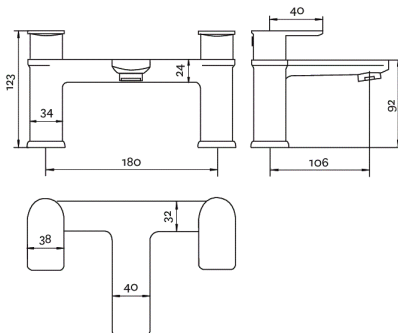

Zonos

Zonos Deck Mounted Bath Filler

Product Code: ZON108

Finish: Chrome

Features

- Construction: Brass
- Valve/Cartridge type: N/A
- Supply: Suitable for high pressure only
- Working Pressures: 0.5 - 5.0 bar
- Inlet connections: 3/4" BSP
- Flexi or Copper: N/A

- 1/4 turn ceramic handles ensure a smooth operation
- Products which are easy to use by all the family
- In full colour packaging

*Please refer to website for full warranty details.

Flow (Bar - l/min, open outlet)

Spout

Flow 0.1	Flow 0.3	Flow 0.5	Flow 1.0	Flow 2.0	Flow 3.0	Flow 4.0	Flow 5.0
4.1	6.7	8.5	11	16.1	19.7	22.7	25.4

12 YEAR GUARANTEE
ON ALL DEVA CHROME TAPS
*TERMS APPLY