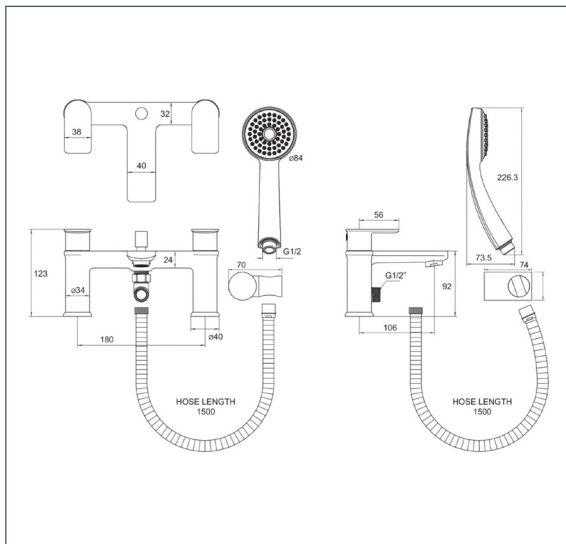

Zonos

Zonos Deck Mounted Bath Shower Mixer

Product Code: ZON106

Finish: Chrome

Features

- Construction: Brass
- Valve/Cartridge type: N/A
- Supply: Suitable for high pressure only
- Working Pressures: 0.5 - 5.0 bar
- Inlet connections: 3/4" BSP

- Comes Complete with Single Mode Handset and Wall Bracket
- 1/4 turn ceramic handleless ensure a smooth operation
- Products which are easy to use by all the family
- Single mode handset
- In full colour packaging

*Please refer to website for full warranty details.

Flow (Bar - l/min, open outlet)

Spout

Flow 0.1	Flow 0.3	Flow 0.5	Flow 1.0	Flow 2.0	Flow 3.0	Flow 4.0	Flow 5.0
4.2	6.6	8.1	11.2	15.6	19.1	22.1	24.7

Handset

2.5	7	9	13	15	19	21	24
-----	---	---	----	----	----	----	----

**12 YEAR
GUARANTEE**
ON ALL DEVA
CHROME TAPS
*TERMS APPLY