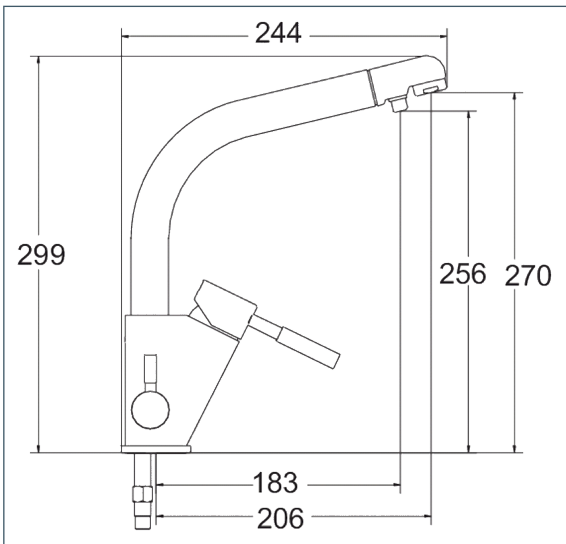

Contemporary

Str3am mono water filter tap

Product Code: WFMS001

Finish: Chrome

Features

Construction:	Brass
Valve/Cartridge type:	Ceramic Cartridge
Supply:	Suitable for high pressure only
Working Pressures:	0.5 - 5.0 bar
Inlet connections:	1/2" BSP
Flexi or Copper:	Flexi Tails

- Ceramic cartridge for smooth operation
- Features two separate outlets to prevent cross contamination of filtered water
- Drinking water outlet is filtered by a Deva water filter (FILTER001). Replacement filter needed every 6 months
- Tilt and turn temperature and flow control

*Please refer to website for full warranty details.

Flow (Bar - l/min, open outlet)

Spout

**12 YEAR
GUARANTEE**
ON ALL DEVA
CHROME TAPS
*TERMS APPLY