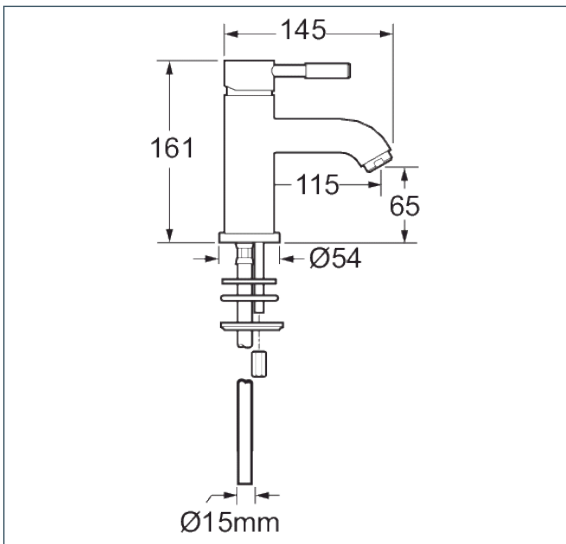

Vision

Vision mono basin mixer

Product Code: VSN113

Finish: Chrome

Features

Construction:	Brass
Valve/Cartridge type:	Ceramic Cartridge
Supply:	Suitable for all plumbing systems
Working Pressures:	0.3 - 5.0 bar
Inlet connections:	15mm Copper
Flexi or Copper:	Copper Tails

Flow (Bar - l/min, open outlet)

Spout

Flow 0.1	Flow 0.3	Flow 0.5	Flow 1.0	Flow 2.0	Flow 3.0	Flow 4.0	Flow 5.0
3.1	4.7	6	9.5	14	18	21	23

2005319