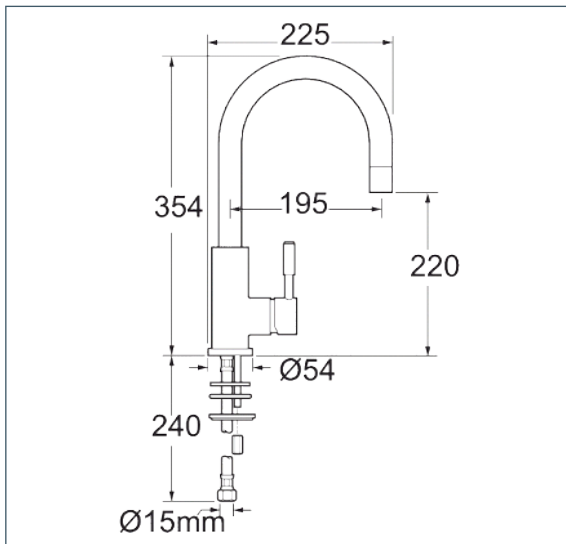

Contemporary

Vision mono sink mixer with arch spout

Product Code: VSN104

Finish: Chrome

Features

Construction:	Brass
Valve/Cartridge type:	Ceramic Cartridge
Supply:	Suitable for all plumbing systems
Working Pressures:	0.3 - 5.0 bar
Inlet connections:	15mm Compression
Flexi or Copper:	Copper Tails

- Ceramic Cartridge for smooth operation
- Tilt and turn temperature and flow control
- Products which are easy to use by all the family

*Please refer to website for full warranty details.

Flow (Bar - l/min, open outlet)

Spout

Flow 0.1	Flow 0.3	Flow 0.5	Flow 1.0	Flow 2.0	Flow 3.0	Flow 4.0	Flow 5.0
3.1	4.7	6	9.5	14	18	21	23

2006760

3006362