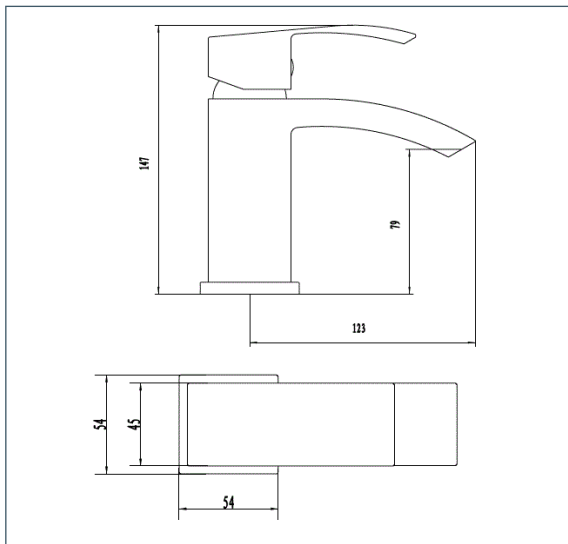

*Please refer to website for full warranty details.