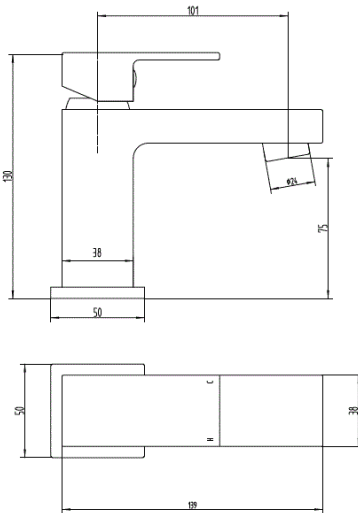

Savvi Mk2

Savvi MK2 Mini Mono Basin Mixer

Product Code: SAVV2313

Finish: Chrome

Features

Construction:	Brass
Valve/Cartridge type:	Ceramic Cartridge
Supply:	Suitable for all plumbing systems
Working Pressures:	0.3 - 5.0 bar
Inlet connections:	1/2" BSP
Flexi or Copper:	Flexi Tails

- Ceramic cartridge for smooth operation
- Tilt and turn temperature and flow control
- 1/4 turn ceramic handles ensure a smooth operation
- Products which are easy to use by all the family

*Please refer to website for full warranty details.

Flow (Bar - l/min, open outlet)

Spout

Flow 0.1   Flow 0.3   Flow 0.5   Flow 1.0   Flow 2.0   Flow 3.0   Flow 4.0   Flow 5.0

$" #'" %$"

**12 YEAR
GUARANTEE**
ON ALL DEVA
CHROME TAPS
*TERMS APPLY