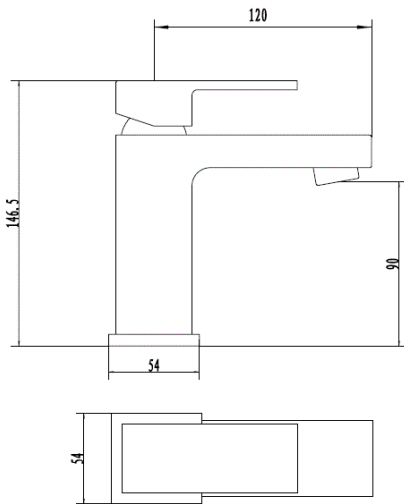

Savvi Mk2

Savvi MK2 Mono Basin Mixer

Product Code: SAVV2113

Finish: Chrome

Features

Construction:	Brass
Valve/Cartridge type:	Ceramic Cartridge
Supply:	Suitable for all plumbing systems
Working Pressures:	0.3 - 5.0 bar
Inlet connections:	1/2" BSP
Flexi or Copper:	Flexi Tails

- Ceramic cartridge for smooth operation
- Tilt and turn temperature and flow control
- Comes complete with press top waste
- Products which are easy to use by all the family

*Please refer to website for full warranty details.

Flow (Bar - l/min, open outlet)

Spout

Flow 0.1	Flow 0.3	Flow 0.5	Flow 1.0	Flow 2.0	Flow 3.0	Flow 4.0	Flow 5.0
3.2	5.5	6.6	9.1	12.5	15.5	17.9	20

2010075

**12 YEAR
GUARANTEE**

ON ALL DEVA
CHROME TAPS

*TERMS APPLY