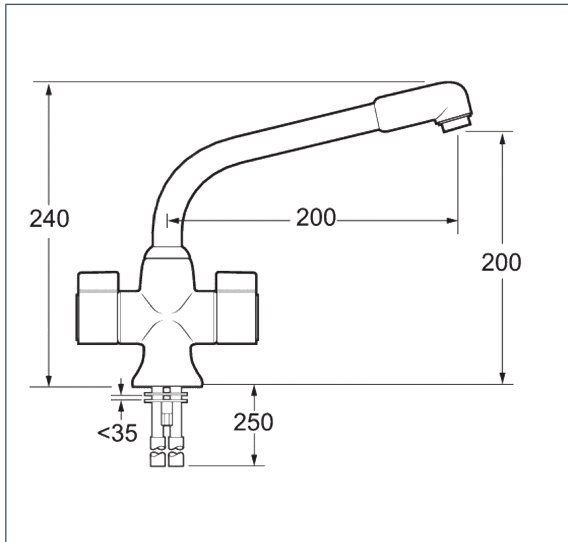

Flow (Bar - l/min, open outlet)

Spout

Flow 0.1	Flow 0.3	Flow 0.5	Flow 1.0	Flow 2.0	Flow 3.0	Flow 4.0	Flow 5.0
5	8	11.2	17.5	23	27	30	34

2006760

2006328

12 YEAR GUARANTEE
ON ALL DEVA CHROME TAPS
*TERMS APPLY