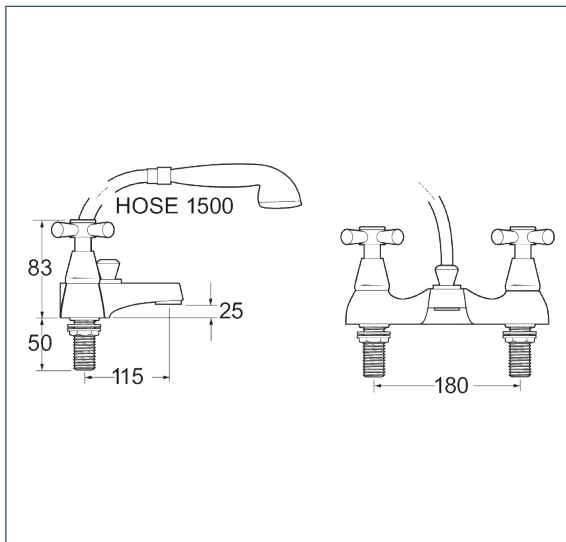

Milan

Milan deck mounted bath shower mixer

Product Code: MILAN 106

Finish: Chrome

Features

- Construction: Brass & ABS
- Valve/Cartridge type: Standard
- Supply: Suitable for all plumbing systems
- Working Pressures: 0.1 - 5.0 bar
- Inlet connections: 3/4" BSP

- Comes complete with single mode shower kit and wall bracket
- Single mode handset

*Please refer to website for full warranty details.

Flow (Bar - l/min, open outlet)

Spout

| Flow 0.1 | Flow 0.3 | Flow 0.5 | Flow 1.0 | Flow 2.0 | Flow 3.0 | Flow 4.0 | Flow 5.0 |
|----------|----------|----------|----------|----------|----------|----------|----------|
| 8 | 13.2 | 16 | 18 | 22 | 30 | 34 | 37 |

Handset

| | | | | | | | |
|---|-----|-----|----|------|----|----|----|
| 3 | 6.1 | 8.5 | 12 | 14.5 | 18 | 20 | 22 |
|---|-----|-----|----|------|----|----|----|

2009318

2008723