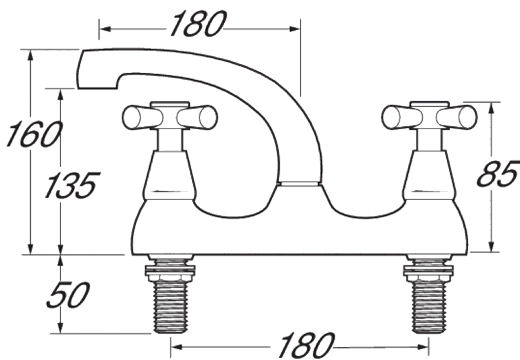

Contemporary

Milan deck mounted sink mixer

Product Code: MILAN 105

Finish: Chrome

Features

- Construction: Brass
- Valve/Cartridge type: Standard
- Supply: Suitable for all plumbing systems
- Working Pressures: 0.1 - 5.0 bar
- Inlet connections: 1/2" BSP
- Flexi or Copper: Plastic Backnuts

- Swivel Spout
- Dual Flow

*Please refer to website for full warranty details.

Flow (Bar - l/min, open outlet)

Spout

Flow 0.1	Flow 0.3	Flow 0.5	Flow 1.0	Flow 2.0	Flow 3.0	Flow 4.0	Flow 5.0
7	10.6	12.5	15	19	24		

&\$\$- '\$'

2008722

**12 YEAR
GUARANTEE**

ON ALL DEVA
CHROME TAPS

*TERMS APPLY