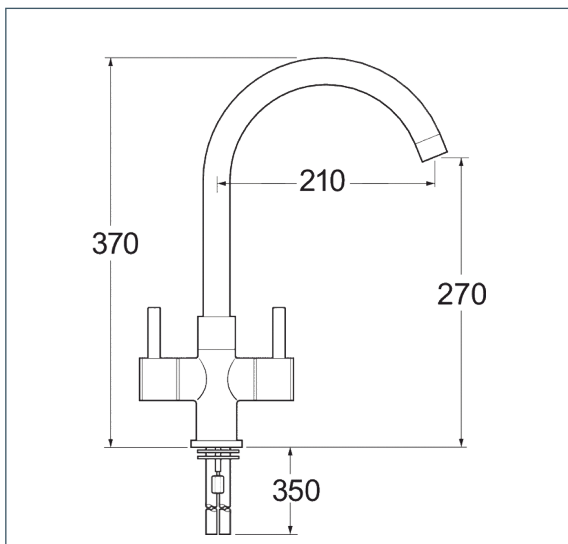

Flow (Bar - l/min, open outlet)

Spout

Flow 0.1	Flow 0.3	Flow 0.5	Flow 1.0	Flow 2.0	Flow 3.0	Flow 4.0	Flow 5.0
3.8	6	7.6	11.2	16	18	N/A	N/A

1802018

**12 YEAR
GUARANTEE**

ON ALL DEVA
CHROME TAPS

*TERMS APPLY