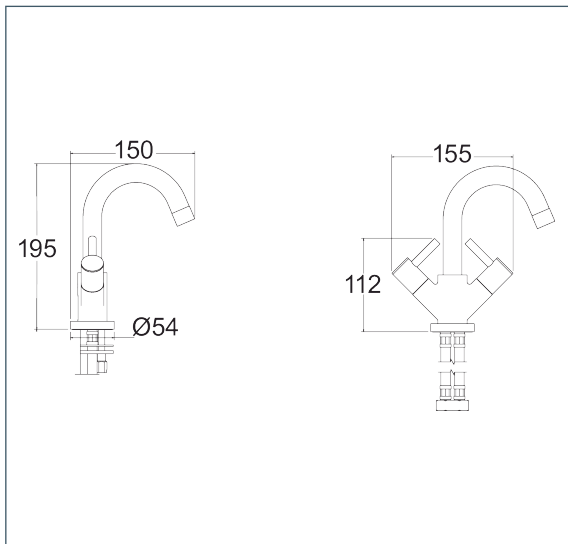

## Insignia mono basin mixer

Product Code: INS120

Finish: Chrome

### Features

Construction:	Brass
Valve/Cartridge type:	Ceramic Disc
Supply:	Suitable for all plumbing systems
Working Pressures:	0.2 - 5.0 bar
Inlet connections:	1/2" BSP
Flexi or Copper:	Flexi Tails

- Ceramic cartridge for smooth operation
- Comes complete with press top waste
- 1/4 turn ceramic handles ensure a smooth operation
- Products which are easy to use by all the family

### Flow (Bar - l/min, open outlet)

#### Spout

Flow 0.1	Flow 0.3	Flow 0.5	Flow 1.0	Flow 2.0	Flow 3.0	Flow 4.0	Flow 5.0
3	6.5	9	12.5	14.6	18	21	23

1412023