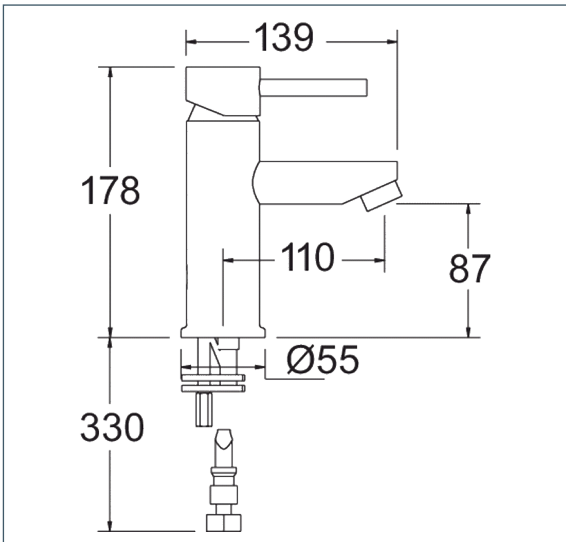

Insignia Lever Range

Insignia mono basin mixer

Product Code: INS113

Finish: Chrome

Features

- Construction: Brass
- Valve/Cartridge type: Ceramic Cartridge
- Supply: Suitable for all plumbing systems
- Working Pressures: 0.2 - 5.0 bar
- Inlet connections: 1/2" BSP
- Flexi or Copper: Flexi Tails

Flow (Bar - l/min, open outlet)

Spout

Flow 0.1	Flow 0.3	Flow 0.5	Flow 1.0	Flow 2.0	Flow 3.0	Flow 4.0	Flow 5.0
3.8	6.4	8.2	10	14	18	21	23

2003795

2004343

12 YEAR GUARANTEE
ON ALL DEVA CHROME TAPS
*TERMS APPLY