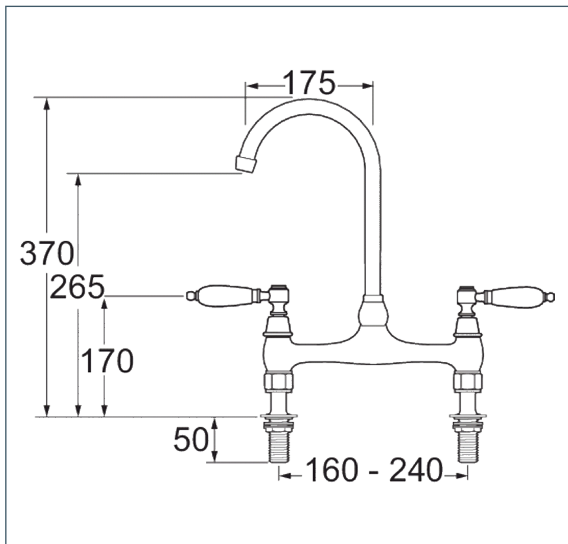

Flow (Bar - l/min, open outlet)

Spout

Flow 0.1	Flow 0.3	Flow 0.5	Flow 1.0	Flow 2.0	Flow 3.0	Flow 4.0	Flow 5.0
8	12	16	21	30	36		

2104800

2009731

12 YEAR GUARANTEE
ON ALL DEVA CHROME TAPS

*TERMS APPLY