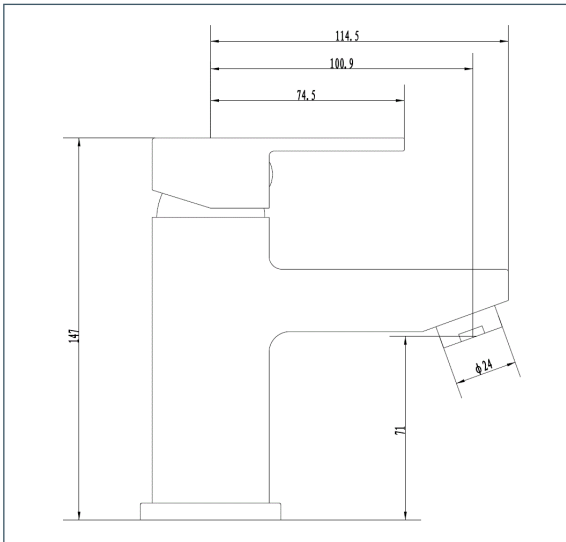

Ethos

Ethos Mono Basin Mixer

Product Code: ETH113

Finish: Chrome

Features

Construction:	Brass
Valve/Cartridge type:	Ceramic Cartridge
Supply:	Suitable for all plumbing systems
Working Pressures:	0.3 - 5.0 bar
Inlet connections:	1/2" BSP
Flexi or Copper:	Flexi Tails

*Please refer to website for full warranty details.

Flow (Bar - l/min, open outlet)

Spout

Flow 0.1	Flow 0.3	Flow 0.5	Flow 1.0	Flow 2.0	Flow 3.0	Flow 4.0	Flow 5.0
3.4	5.2	6.8	9.5	13.1	16	18.5	20.7

1906073

12 YEAR GUARANTEE
ON ALL DEVA CHROME TAPS
*TERMS APPLY