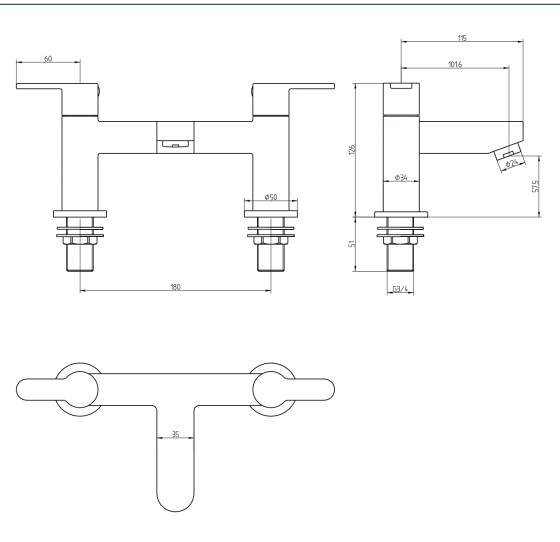

Ethos

Ethos Deck Mounted Bath Filler

Product Code: ETH108

Finish: Chrome

Features

- Construction: Brass
- Valve/Cartridge type: Ceramic Cartridge
- Supply: Suitable for high pressure only
- Working Pressures: 0.5 - 5.0 bar
- Inlet connections: 3/4" BSP
- Flexi or Copper: N/A

- 1/4 turn ceramic handles ensure a smooth operation
- Products which are easy to use by all the family
- In full colour packaging

*Please refer to website for full warranty details.

Flow (Bar - l/min, open outlet)

Spout

Flow 0.1	Flow 0.3	Flow 0.5	Flow 1.0	Flow 2.0	Flow 3.0	Flow 4.0	Flow 5.0
4.3	7.1	8.6	11.8	16.5	20.2	23	25.8

**12 YEAR
GUARANTEE**
ON ALL DEVA
CHROME TAPS
*TERMS APPLY