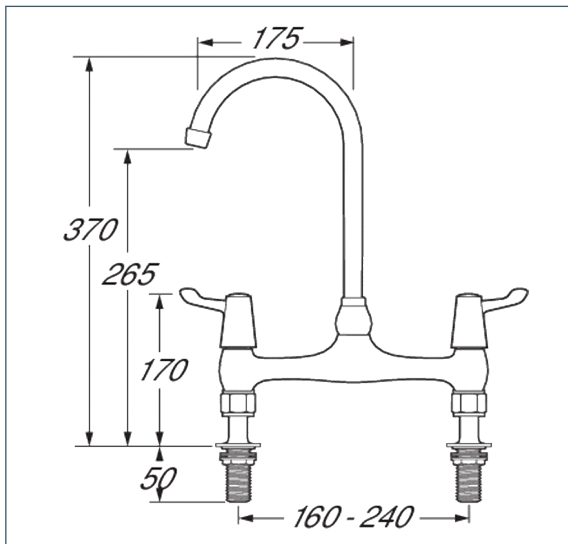

Lever

Lever action 3" lever bridge sink mixer - with adjustable centres

Product Code: DLT305B

Finish: Chrome

Features

- Construction: Brass
- Valve/Cartridge type: Ceramic Disc
- Supply: Suitable for all plumbing systems
- Working Pressures: 0.2 - 5.0 bar
- Inlet connections: 1/2" BSP
- Flexi or Copper: Plastic Backnuts

- Ceramic disc handles ensure a smooth operation
- Dual Flow
- Features adjustable centre pillars for easy installation
- Swivel spout
- Products which are easy to use by all the family

*Please refer to website for full warranty details.

Flow (Bar - l/min, open outlet)

Spout

Flow 0.1	Flow 0.3	Flow 0.5	Flow 1.0	Flow 2.0	Flow 3.0	Flow 4.0	Flow 5.0
8	12	16	21	30	36	39	43

2104800

2009731

12 YEAR GUARANTEE
ON ALL DEVA CHROME TAPS
*TERMS APPLY