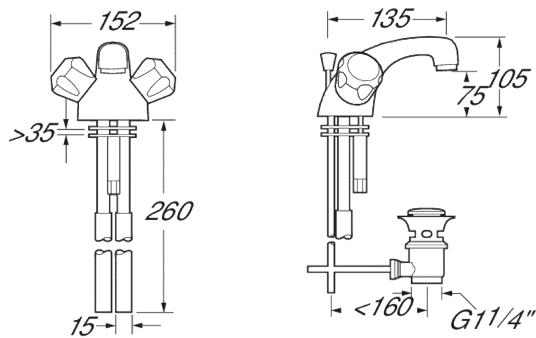

Profile

Profile mono basin mixer with pop up waste

Product Code: DCM113

Finish: Chrome

Features

- Construction: Brass
- Valve/Cartridge type: Standard
- Supply: Suitable for all plumbing systems
- Working Pressures: 0.1 - 5.0 bar
- Inlet connections: 15mm Copper
- Flexi or Copper: Copper Tails

· Includes lever operated pop up waste

*Please refer to website for full warranty details.

Flow (Bar - l/min, open outlet)

Spout

Flow 0.1	Flow 0.3	Flow 0.5	Flow 1.0	Flow 2.0	Flow 3.0	Flow 4.0	Flow 5.0
4.3	7.8	9.6	13	18	24	28	32

**12 YEAR
GUARANTEE**
ON ALL DEVA
CHROME TAPS
*TERMS APPLY