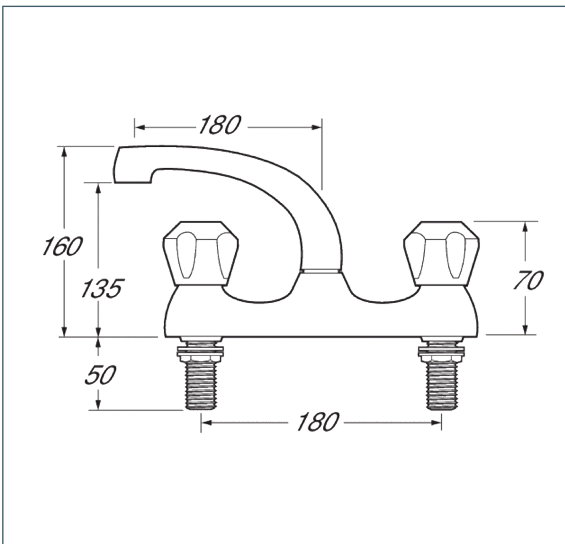

Profile

Profile deck mounted sink mixer

Product Code: DCM105

Finish: Chrome

Features

- Construction: Brass
- Valve/Cartridge type: Standard
- Supply: Suitable for all plumbing systems
- Working Pressures: 0.1 - 5.0 bar
- Inlet connections: 1/2" BSP
- Flexi or Copper: Plastic Backnuts

- Swivel Spout
- Dual Flow

*Please refer to website for full warranty details.

Flow (Bar - l/min, open outlet)

Spout

Flow 0.1	Flow 0.3	Flow 0.5	Flow 1.0	Flow 2.0	Flow 3.0	Flow 4.0	Flow 5.0
7	10.6	12.5	15	19	24	28	32