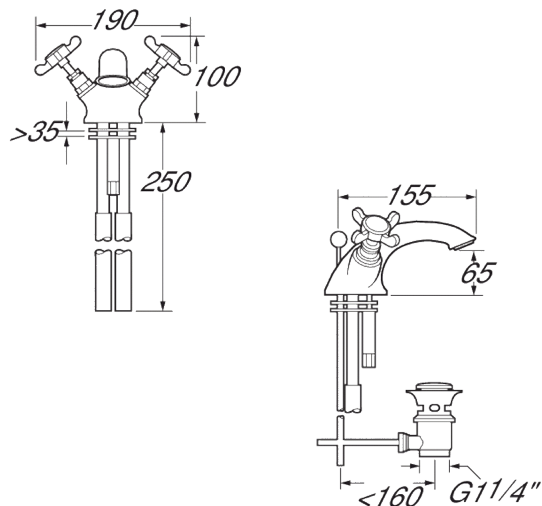

## Coronation gold mono basin mixer with pop up waste

Product Code: CR24/501

Finish: Gold

### Features

Construction:	Brass
Valve/Cartridge type:	Standard
Supply:	Suitable for all plumbing systems
Working Pressures:	0.1 - 5.0 bar
Inlet connections:	15mm Copper
Flexi or Copper:	Copper Tails

· Comes complete with a lever operated pop up waste

### Flow (Bar - l/min, open outlet)

#### Spout

Flow 0.1	Flow 0.3	Flow 0.5	Flow 1.0	Flow 2.0	Flow 3.0	Flow 4.0	Flow 5.0
5	8	11	17	23	27	30	34

**5 YEAR  
GUARANTEE**

\*TERMS APPLY