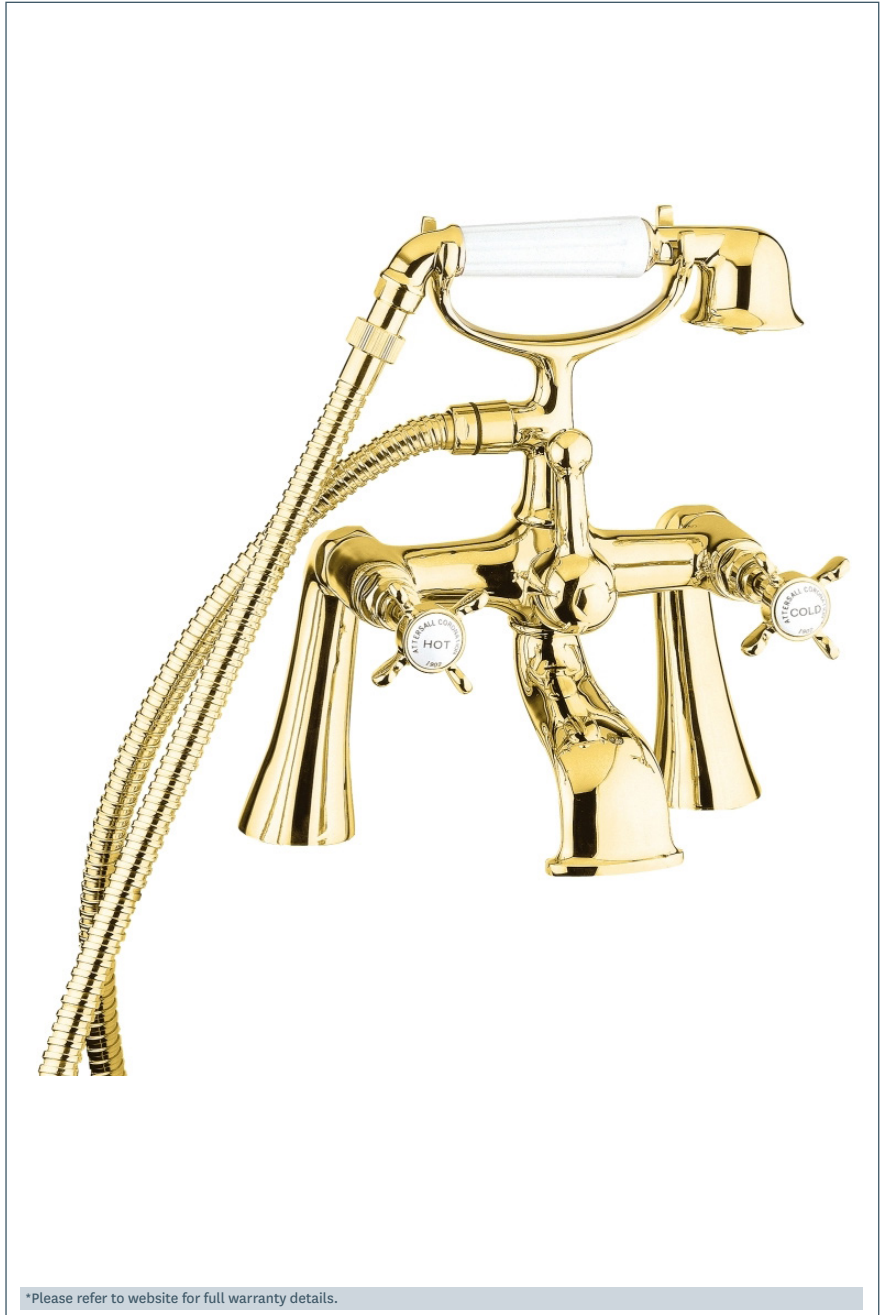

Coronation

Coronation gold pillar mounted bath shower mixer

Product Code: CR23/501

Finish: Gold

Features

- Construction: Brass & Resin
- Valve/Cartridge type: Standard
- Supply: Suitable for high pressure only
- Working Pressures: 0.5 - 5.0 bar
- Inlet connections: 3/4" BSP

- Comes complete with single mode shower kit and wall bracket
- Products can be wall mounted or deck mounted
- Single mode handset

*Please refer to website for full warranty details.

Flow (Bar - l/min, open outlet)

Spout

Flow 0.1	Flow 0.3	Flow 0.5	Flow 1.0	Flow 2.0	Flow 3.0	Flow 4.0	Flow 5.0
5	11.5	16	18	25	36	39	43

Handset

2.5	5	9	13	15	19	21	23
-----	---	---	----	----	----	----	----

2009317

2008724

5 YEAR GUARANTEE

*TERMS APPLY