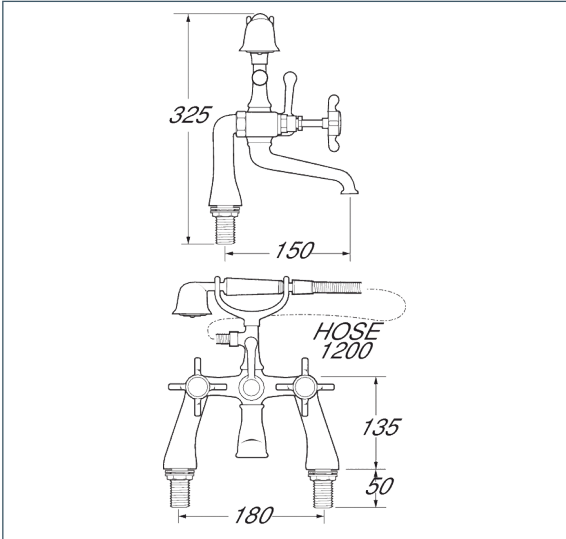

Coronation

Coronation gold pillar mounted bath shower mixer

Product Code: CR23/501

Finish: Gold

Features

- Construction: Brass & Resin
- Valve/Cartridge type: Standard
- Supply: Suitable for high pressure only
- Working Pressures: 0.5 - 5.0 bar
- Inlet connections: 3/4" BSP

- Comes complete with single mode shower kit and wall bracket
- Products can be wall mounted or deck mounted
- Single mode handset

*Please refer to website for full warranty details.

Flow (Bar - l/min, open outlet)

Spout

Flow 0.1	Flow 0.3	Flow 0.5	Flow 1.0	Flow 2.0	Flow 3.0	Flow 4.0	Flow 5.0
5	11.5	16	18	25	36	39	43

Handset

2.5	5	9	13	15	19	21	23
-----	---	---	----	----	----	----	----

2009317

2008724

5 YEAR GUARANTEE

*TERMS APPLY