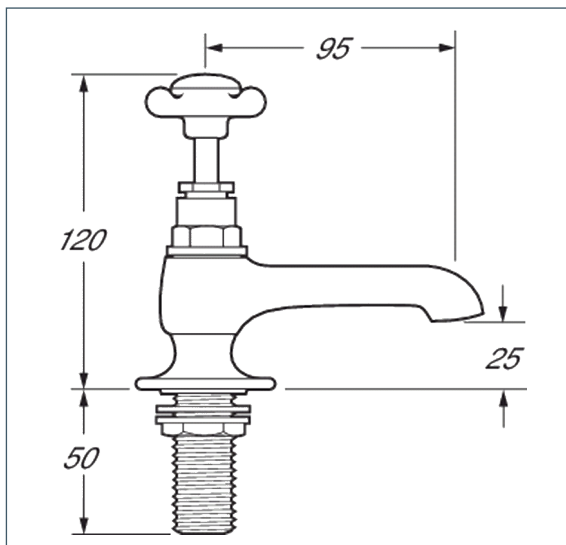

Coronation Range

Coronation gold basin taps

Product Code: CR19/501

Finish: Gold

Features

Construction:	Brass & Resin
Valve/Cartridge type:	Standard
Supply:	Suitable for all plumbing systems
Working Pressures:	0.1 - 5.0 bar
Inlet connections:	1/2" BSP
Flexi or Copper:	Plastic Backnuts

*Please refer to website for full warranty details.

Flow (Bar - l/min, open outlet)

Spout

Flow 0.1	Flow 0.3	Flow 0.5	Flow 1.0	Flow 2.0	Flow 3.0	Flow 4.0	Flow 5.0
8	11	16	18	23	27	30	34

2003752

2004306