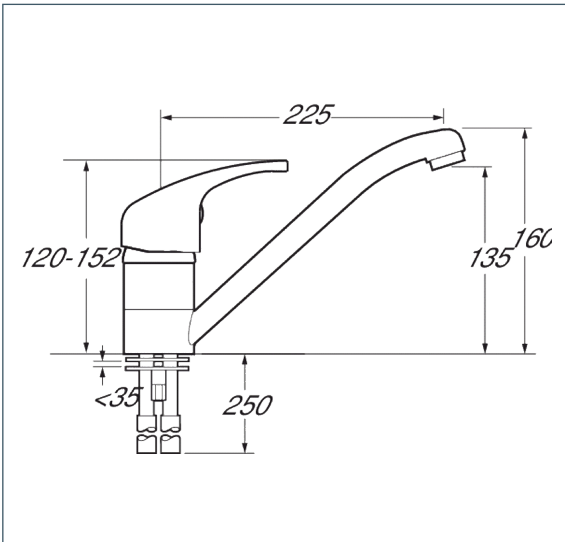

Adore Range

Adore mono sink mixer

Product Code: ADORE171

Finish: Chrome

Features

Construction:	Brass
Valve/Cartridge type:	Ceramic Cartridge
Supply:	Suitable for all plumbing systems
Working Pressures:	0.2 - 5.0 bar
Inlet connections:	15mm
Flexi or Copper:	Copper Tails

Flow (Bar - l/min, open outlet)

Spout

Flow 0.1	Flow 0.3	Flow 0.5	Flow 1.0	Flow 2.0	Flow 3.0	Flow 4.0	Flow 5.0
3.6	7.1	8.9	12.5	17.5	21.4	N/A	N/A

6006738

&\$\$- '\$*