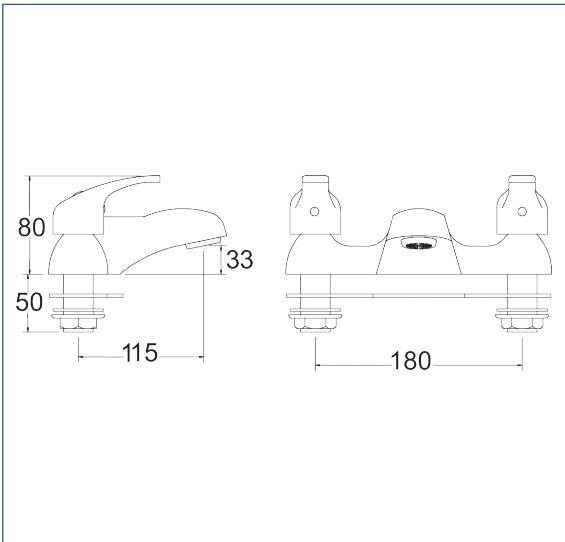

Adore

Adore deck mounted bath filler

Product Code: ADORE108

Finish: Chrome

Features

- Construction: Brass
- Valve/Cartridge type: Ceramic Disc
- Supply: Suitable for high pressure only
- Working Pressures: 0.5 - 5.0 bar
- Inlet connections: 3/4" BSP
- Flexi or Copper: Plastic Backnuts

- 1/4 turn ceramic handles ensure a smooth operation
- Products which are easy to use by all the family

*Please refer to website for full warranty details.

Flow (Bar - l/min, open outlet)

Spout

Flow 0.1	Flow 0.3	Flow 0.5	Flow 1.0	Flow 2.0	Flow 3.0	Flow 4.0	Flow 5.0
6.8	13.3	17.6	25.4	37.1	48.4		